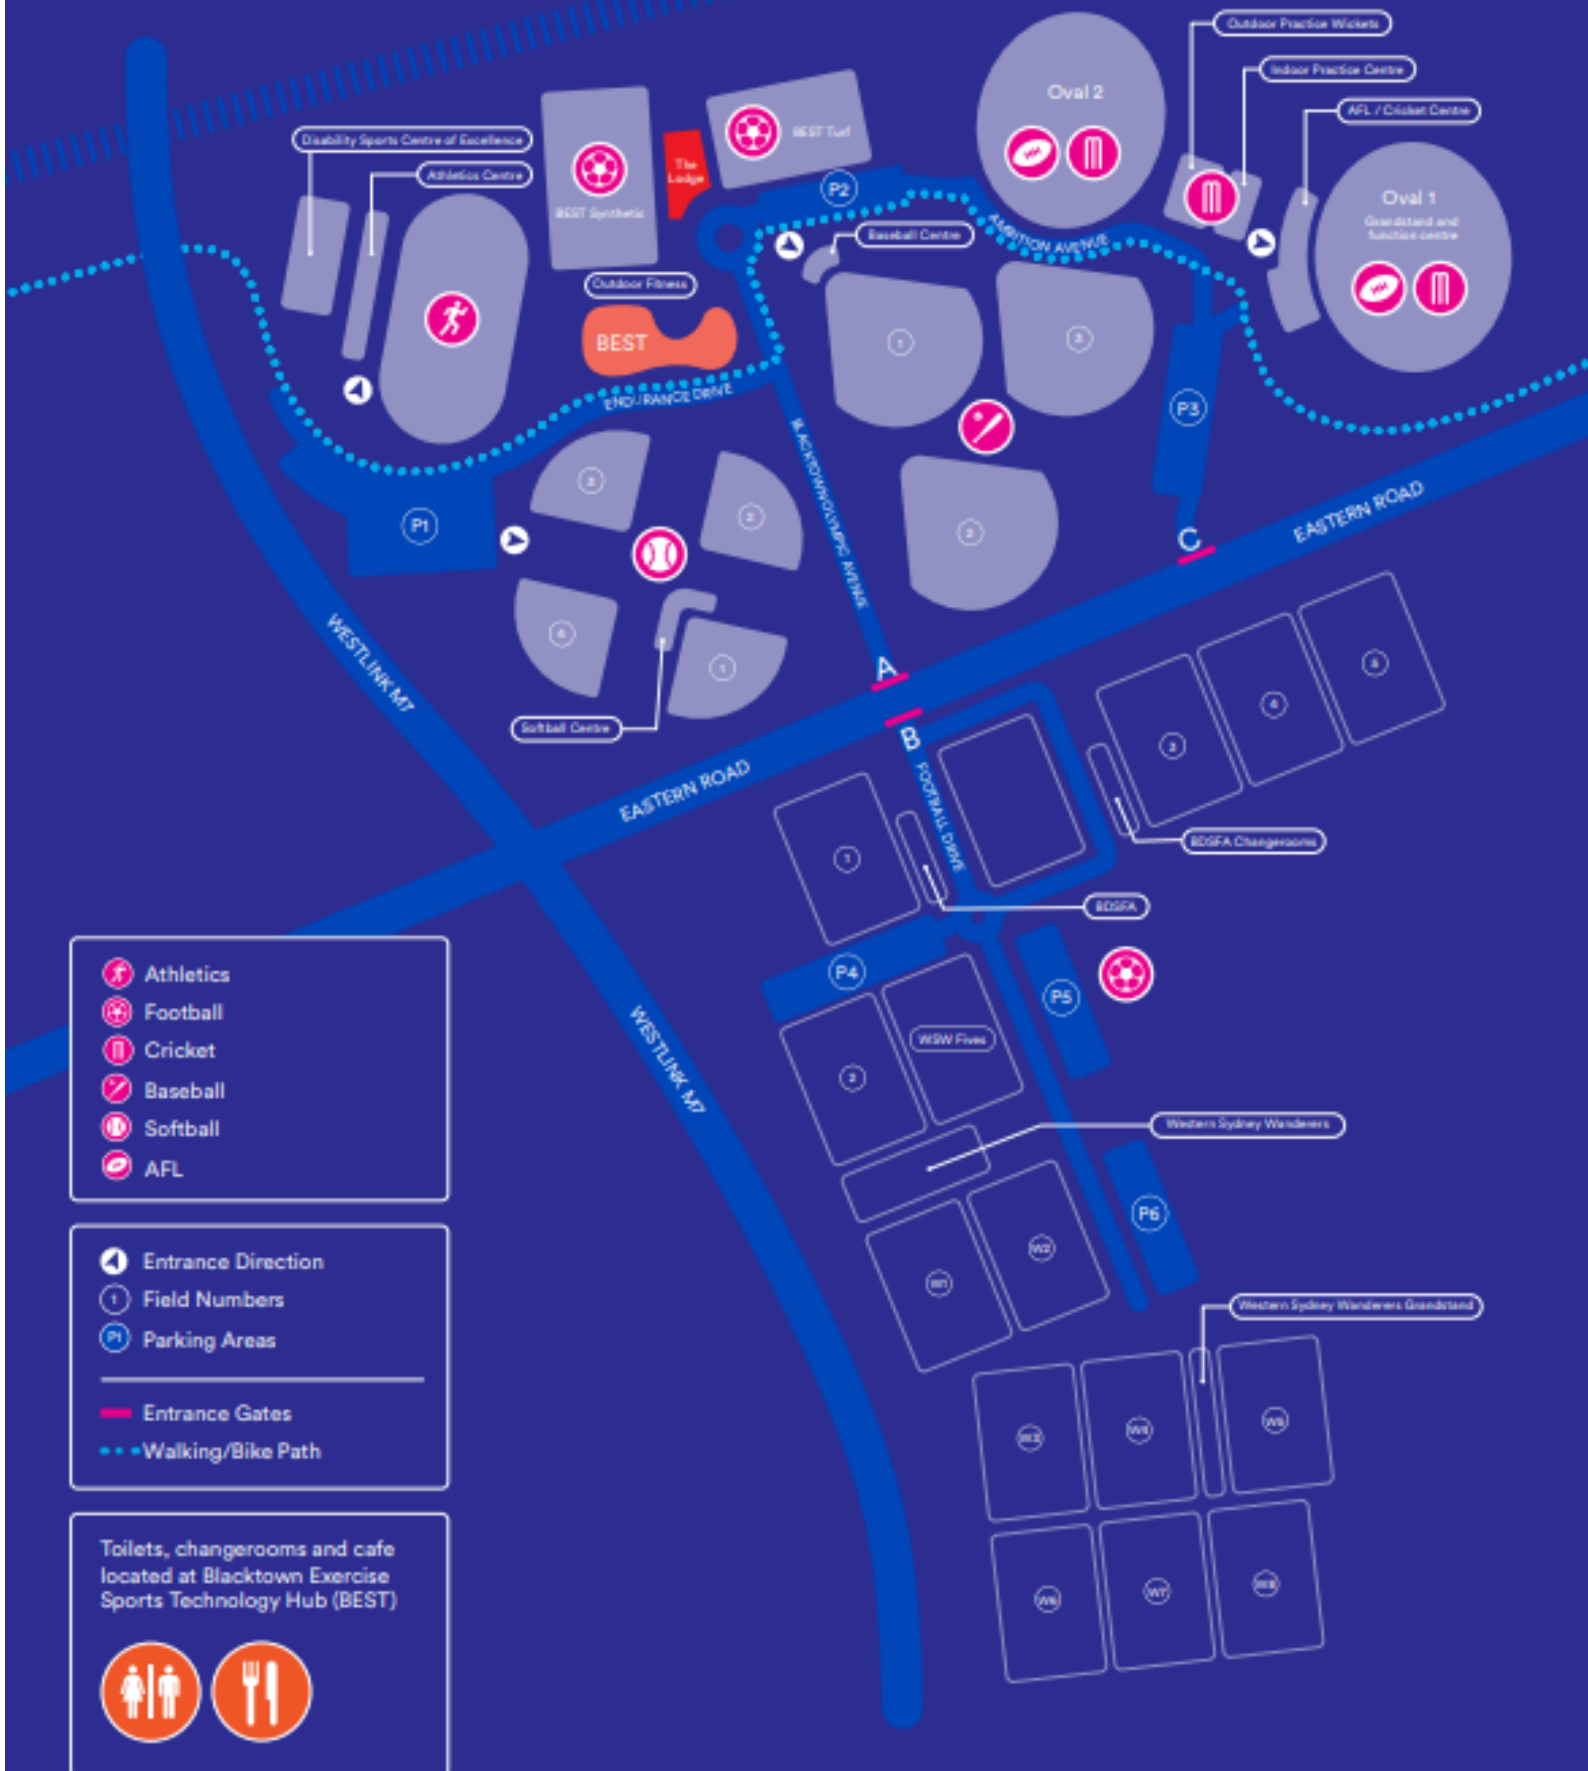

Blacktown International Sports Park

- Athletics
- Football
- Cricket
- Baseball
- Softball
- AFL

- Entrance Direction
- Field Numbers
- Parking Areas
- Entrance Gates
- Walking/Bike Path

Toilets, changerooms and cafe located at Blacktown Exercise Sports Technology Hub (BEST)